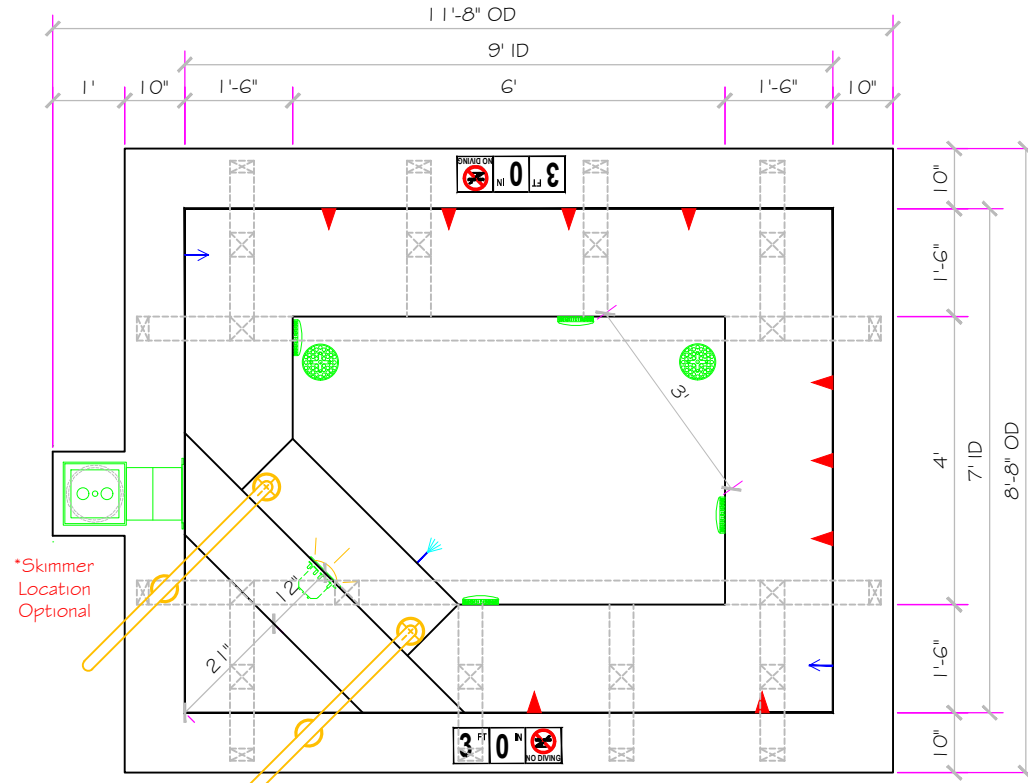

SPECIFICATIONS	
SHELL WEIGHT:	2200 LBS.
WATER WEIGHT:	7920 LBS.
TOTAL SHELL & WATER WEIGHT:	10119.8 LBS.
WATER VOLUME:	127 Cu.Ft.
WATER GALLONS:	950 GAL.
SURFACE AREA:	63.0 SQ. FT.
ICC ES LISTED #:	PMG-1161

NESPA ENTERPRISES, Inc.

ICC ES Listed
PMG-1161

7' X 9' Corsica

Approved for Commercial use
Complies with VGB Pool
& Spa Safety Act