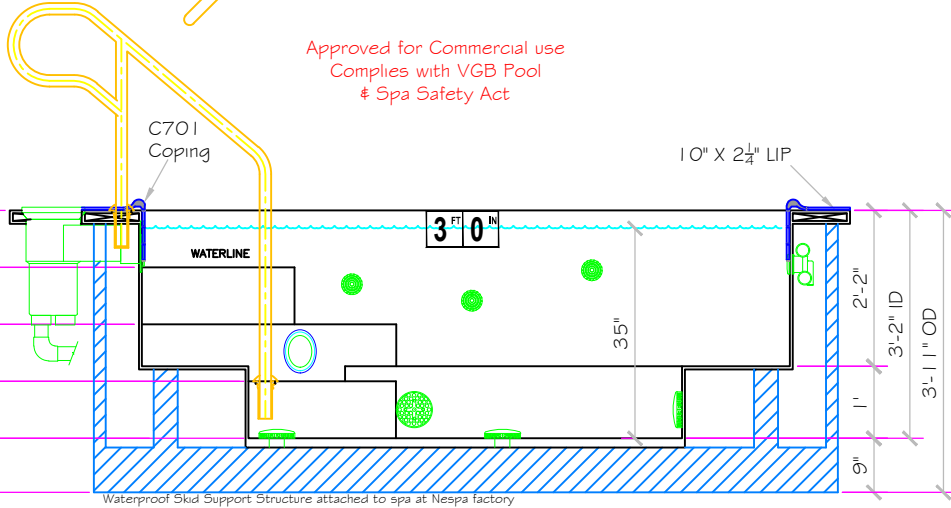

SPECIFICATIONS	
SHELL WEIGHT:	2200 LBS.
WATER WEIGHT:	7920 LBS.
TOTAL SHELL & WATER WEIGHT:	10119.8 LBS.
WATER VOLUME:	127 Cu.Ft.
WATER GALLONS:	950 GAL.
SURFACE AREA:	63.0 SQ. FT.
ICC ES LISTED #:	PMG-1161

NESPA ENTERPRISES, Inc.

ICC ES Listed
PMG-1161

7' X 9' Corsica

Approved for Commercial use
Complies with VGB Pool
& Spa Safety Act