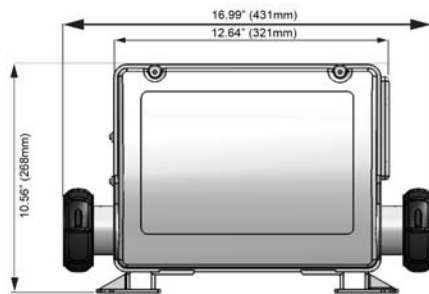

System Specifications

Voltage Supply: (BF501: 120V or 240V) (BF601: 230V)
Sensors: M7 patented temperature probes
Certifications: (BF501: UL recognized) (BF601: NEMKO)
Spa Lights Controls: 1 Amp Max
For additional information: coming soon