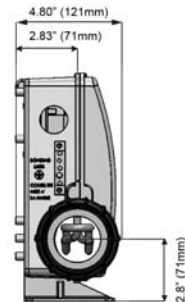

System Specifications

Voltage Supply: (BF501: 120V or 240V) (BF601: 230V)
Sensors: M7 patented temperature probes
Certifications: (BF501: UL recognized) (BF601: NEMKO)
Spa Lights Controls: 1 Amp Max
For additional information: coming soon