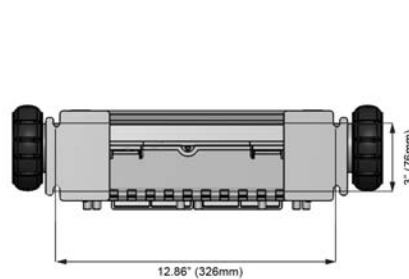

BP501 System Specifications (UL Recognized)

System Material Number	Descriptions	Pump 1	Pump 2 or Blower	Pump 3 (Optional with Expander Card)	Heater
56485	SYSTEM BALBOA BF501G1 800INC - 60 Hz	2 spd or 1 spd w/ith Circ	1 spd	NA	5.5 kW 800 Incoloy
56586	SYSTEM BALBOA BF501G1 825INC - 60 Hz	2 spd or 1 spd w/ith Circ	1 spd	NA	5.5 kW 825 Incoloy
56487	SYSTEM BALBOA BF501G1 TITAN - 60 Hz	2 spd or 1 spd w/ith Circ	1 spd	NA	5.5 kW Titanium
56480	SYSTEM BLBOA BF501G2 800INC	2 spd or 1 spd w/ith Circ	1 spd	2 spd	5.5 kW 800 Incoloy
56486	SYSTEM BLBOA BF501G2 825INC	2 spd or 1 spd w/ith Circ	1 spd	2 spd	5.5 kW 825 Incoloy
56482	SYSTEM BLBOA BF501G2 TITANIUM	2 spd or 1 spd w/ith Circ	1 spd	2 spd	5.5 kW Titanium

BP601 System Specifications - Single Phase (CE Recognized)