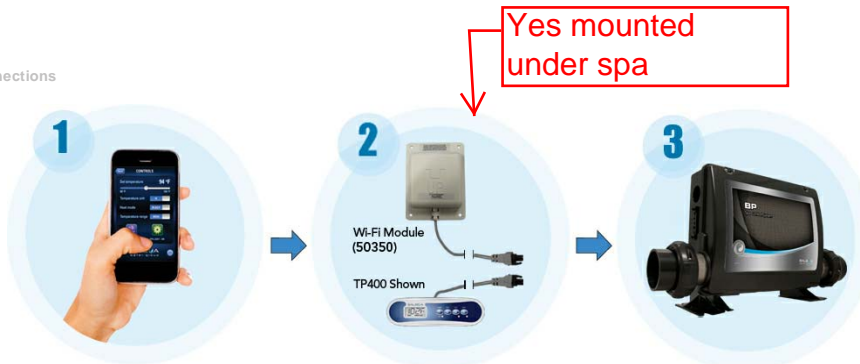

Includes Balboa's patented overheat Fault Detection for runaway pumps or stuck relays. The new M7 Plus software design incorporates patented technology using a microprocessor to intelligently monitor the hot tub water temperature and detect a runaway pump or stuck relays. If detected, the system will automatically shut the power off to the tub to prevent any overheating. (BP501 only)

For serviceability, the new BP501/BP601 systems include a new single board configuration and have Balboa's new quick connect [heater system](#) – no more removing heater straps, just unplug the old heater and plug in a new one.

M7 Application Guidelines.

Downloads:

» [BP501/601 Sell Sheet](#)

Wi-Fi Hardware Connections

Announcing...

The all NEW Balboa Water Group Hot Tub application for the Android®, iPhone®, iPod touch® or iPad®. [More information click here.](#)