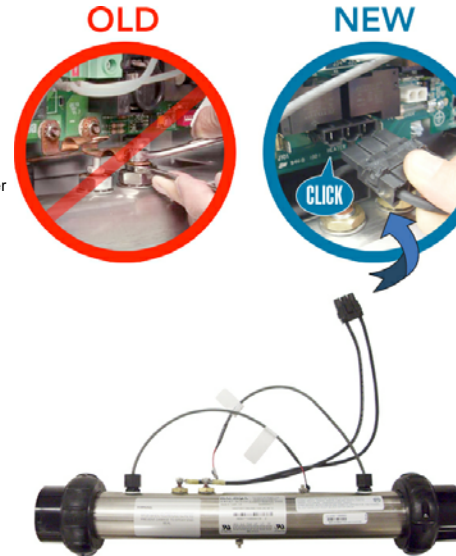

Meet the BP501/601

- Overheat Fault Detection for Runaway Pumps / Stuck Relays
- Supports up to 5.5 kW Heater (60 Hz)
- Option to add 2 speed pump 3
- Quick heater connect power plug
- Wi-Fi Ready
- Based on Balboa's most popular model's
- Press & Hold Buttons for ease of use

Now Shipping

We listened and we added the new BP501/601 to the popular BP Series of spa controls. Based on the BP500/600, this new model can run up to a 5.5 kW heater (60Hz systems), supports an expander card to run another pump and has multiple panel jacks on the main board.

Includes Balboa's patented overheat Fault Detection for runaway pumps or stuck relays. The new M7 Plus software design incorporates patented technology using a microprocessor to intelligently monitor the hot tub water temperature and detect a runaway pump or stuck relays. If detected, the system will automatically shut the power off to the tub to prevent any overheating. (BP501 only)

For serviceability, the new BP501/BP601 systems include a new single board configuration and have Balboa's new quick connect [heater system](#) – no more removing heater straps, just unplug the old heater and plug in a new one.