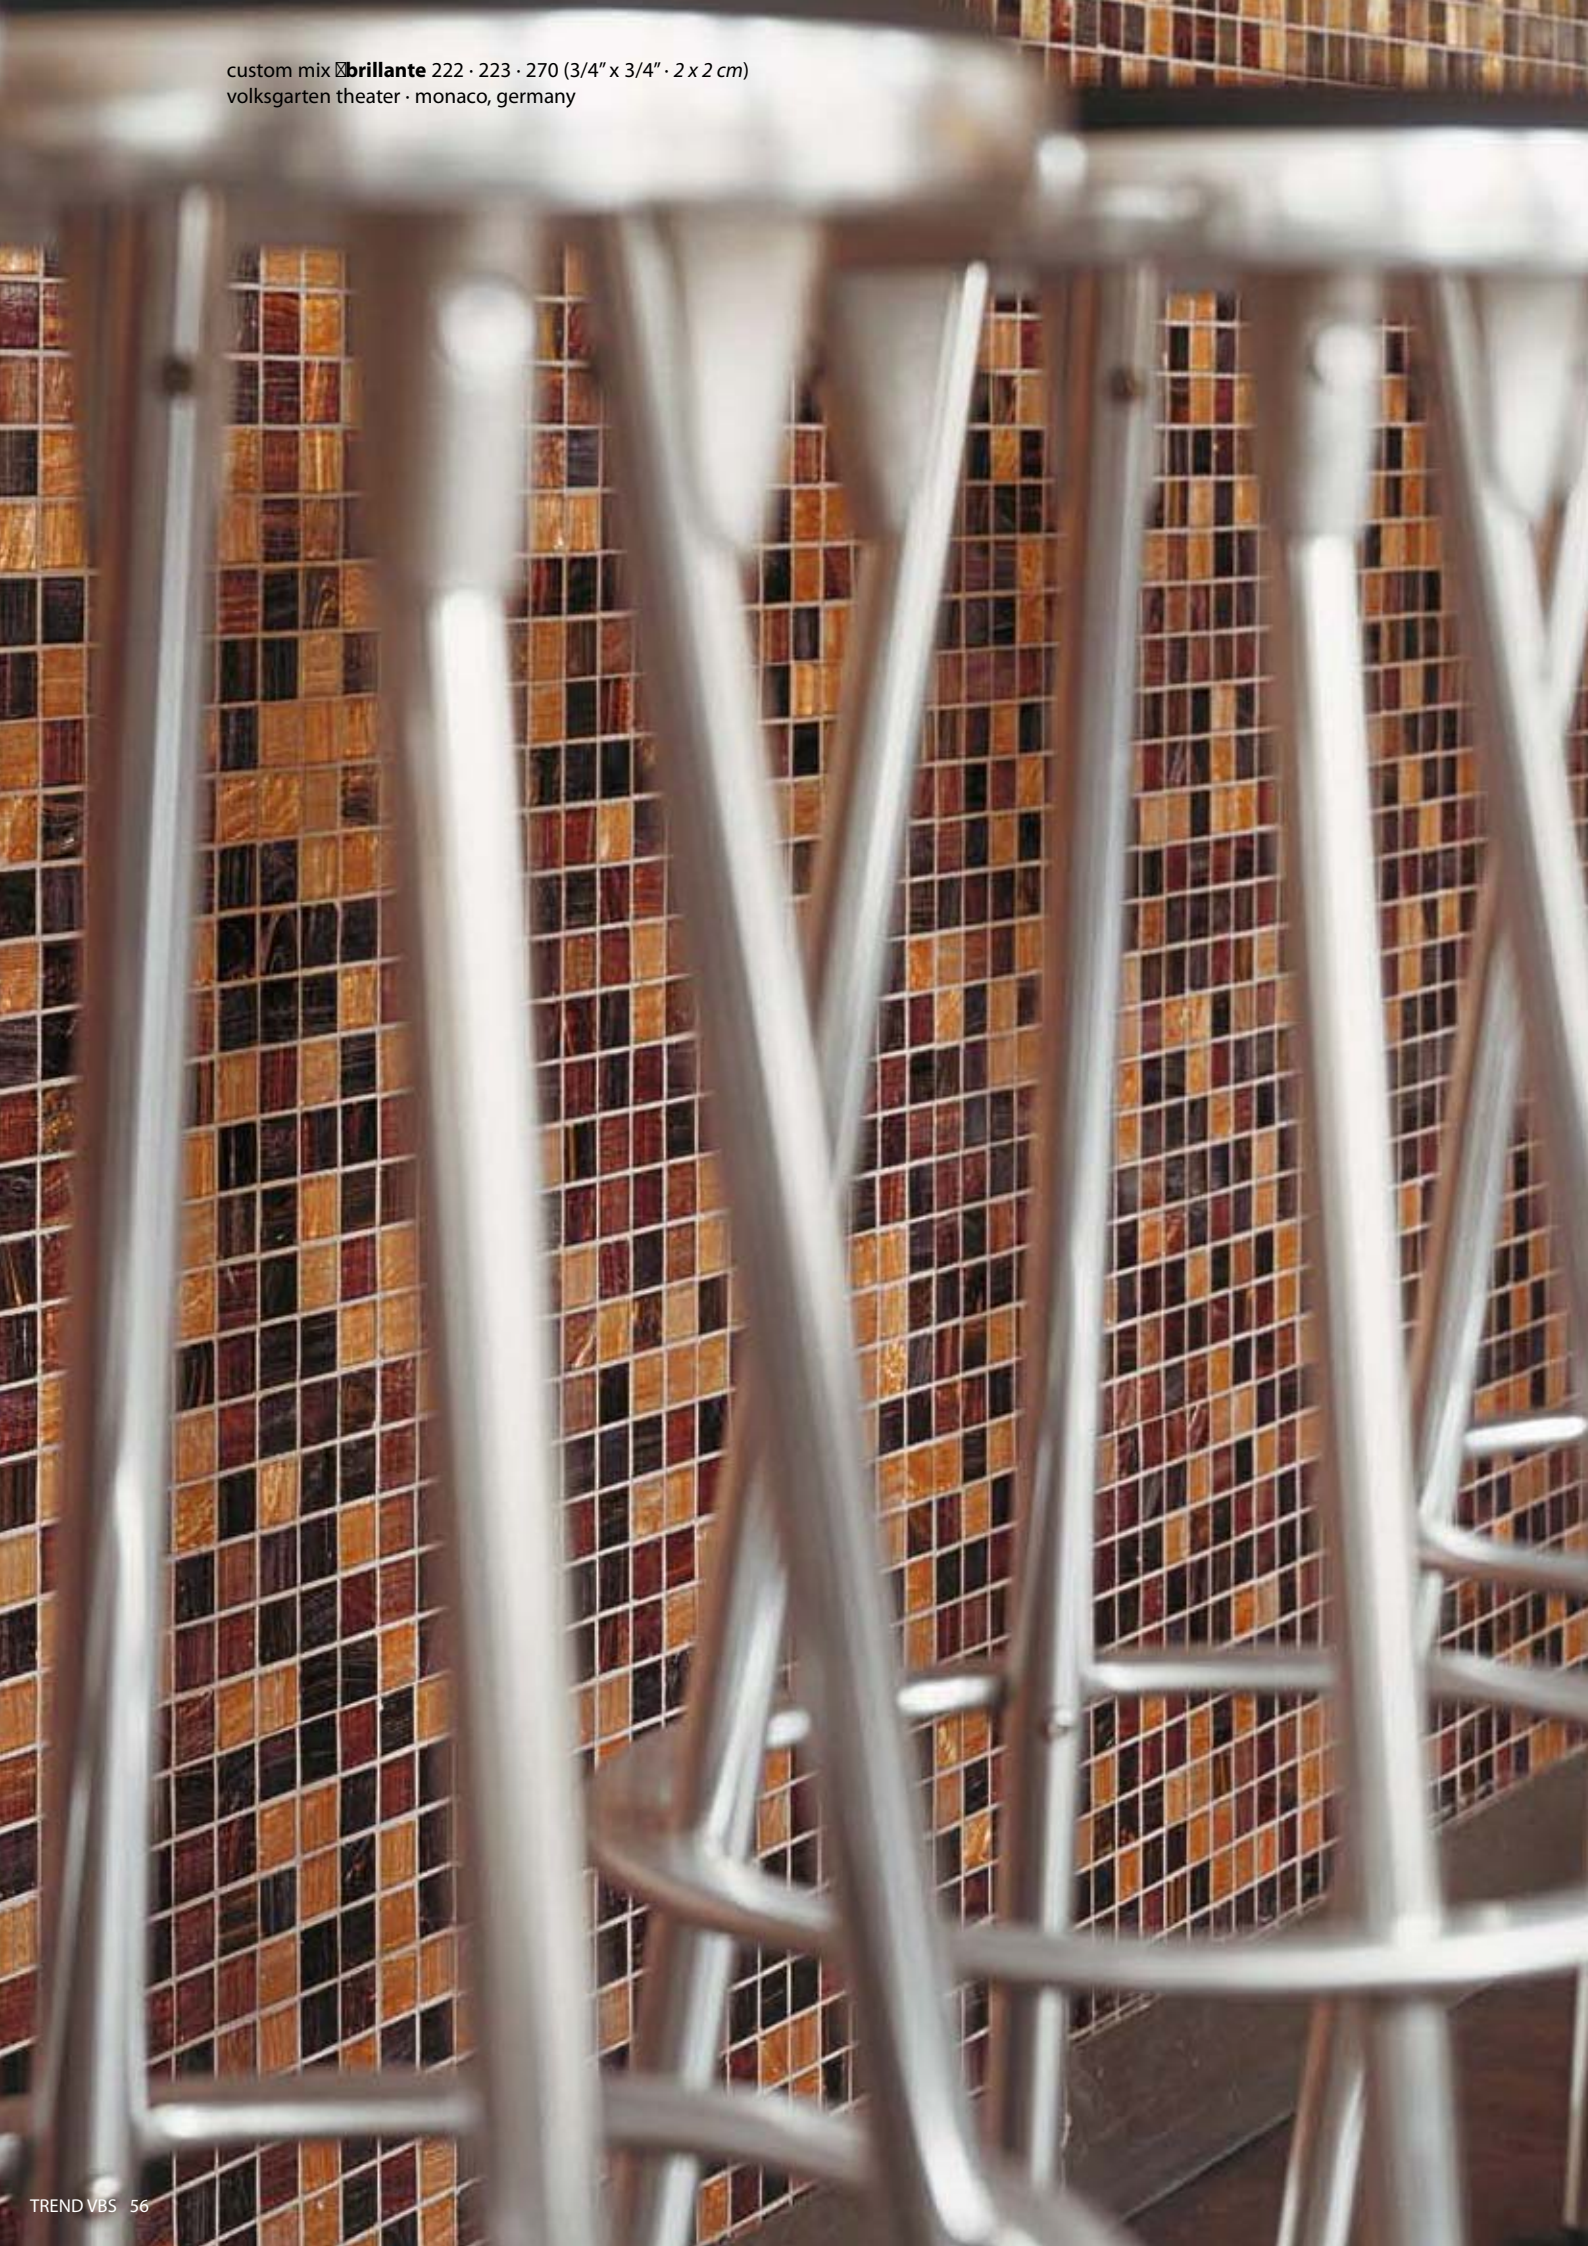

823 (20%)

TREND Q 617

TREND Q 663

suggested grout: brown

sensitivity mix (3/4" x 3/4" · 2 x 2 cm)
soho+ restaurant · prague, czech republic

m i x e s

custom mix **brillante** 222 · 223 · 270 (3/4" x 3/4" · 2 x 2 cm)
volkgarten theater · monaco, germany