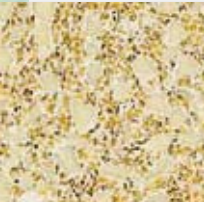

suggested grout: pearl grey

relaxation

- 232 (20%)
- 247 (20%)
- 249 (20%)
- 251 (20%)
- 252 (20%)

TREND Q 512

TREND Q 536

suggested grout: emerald green

friendship

- 111 (25%)
- 251 (25%)
- 252 (25%)
- 253 (25%)