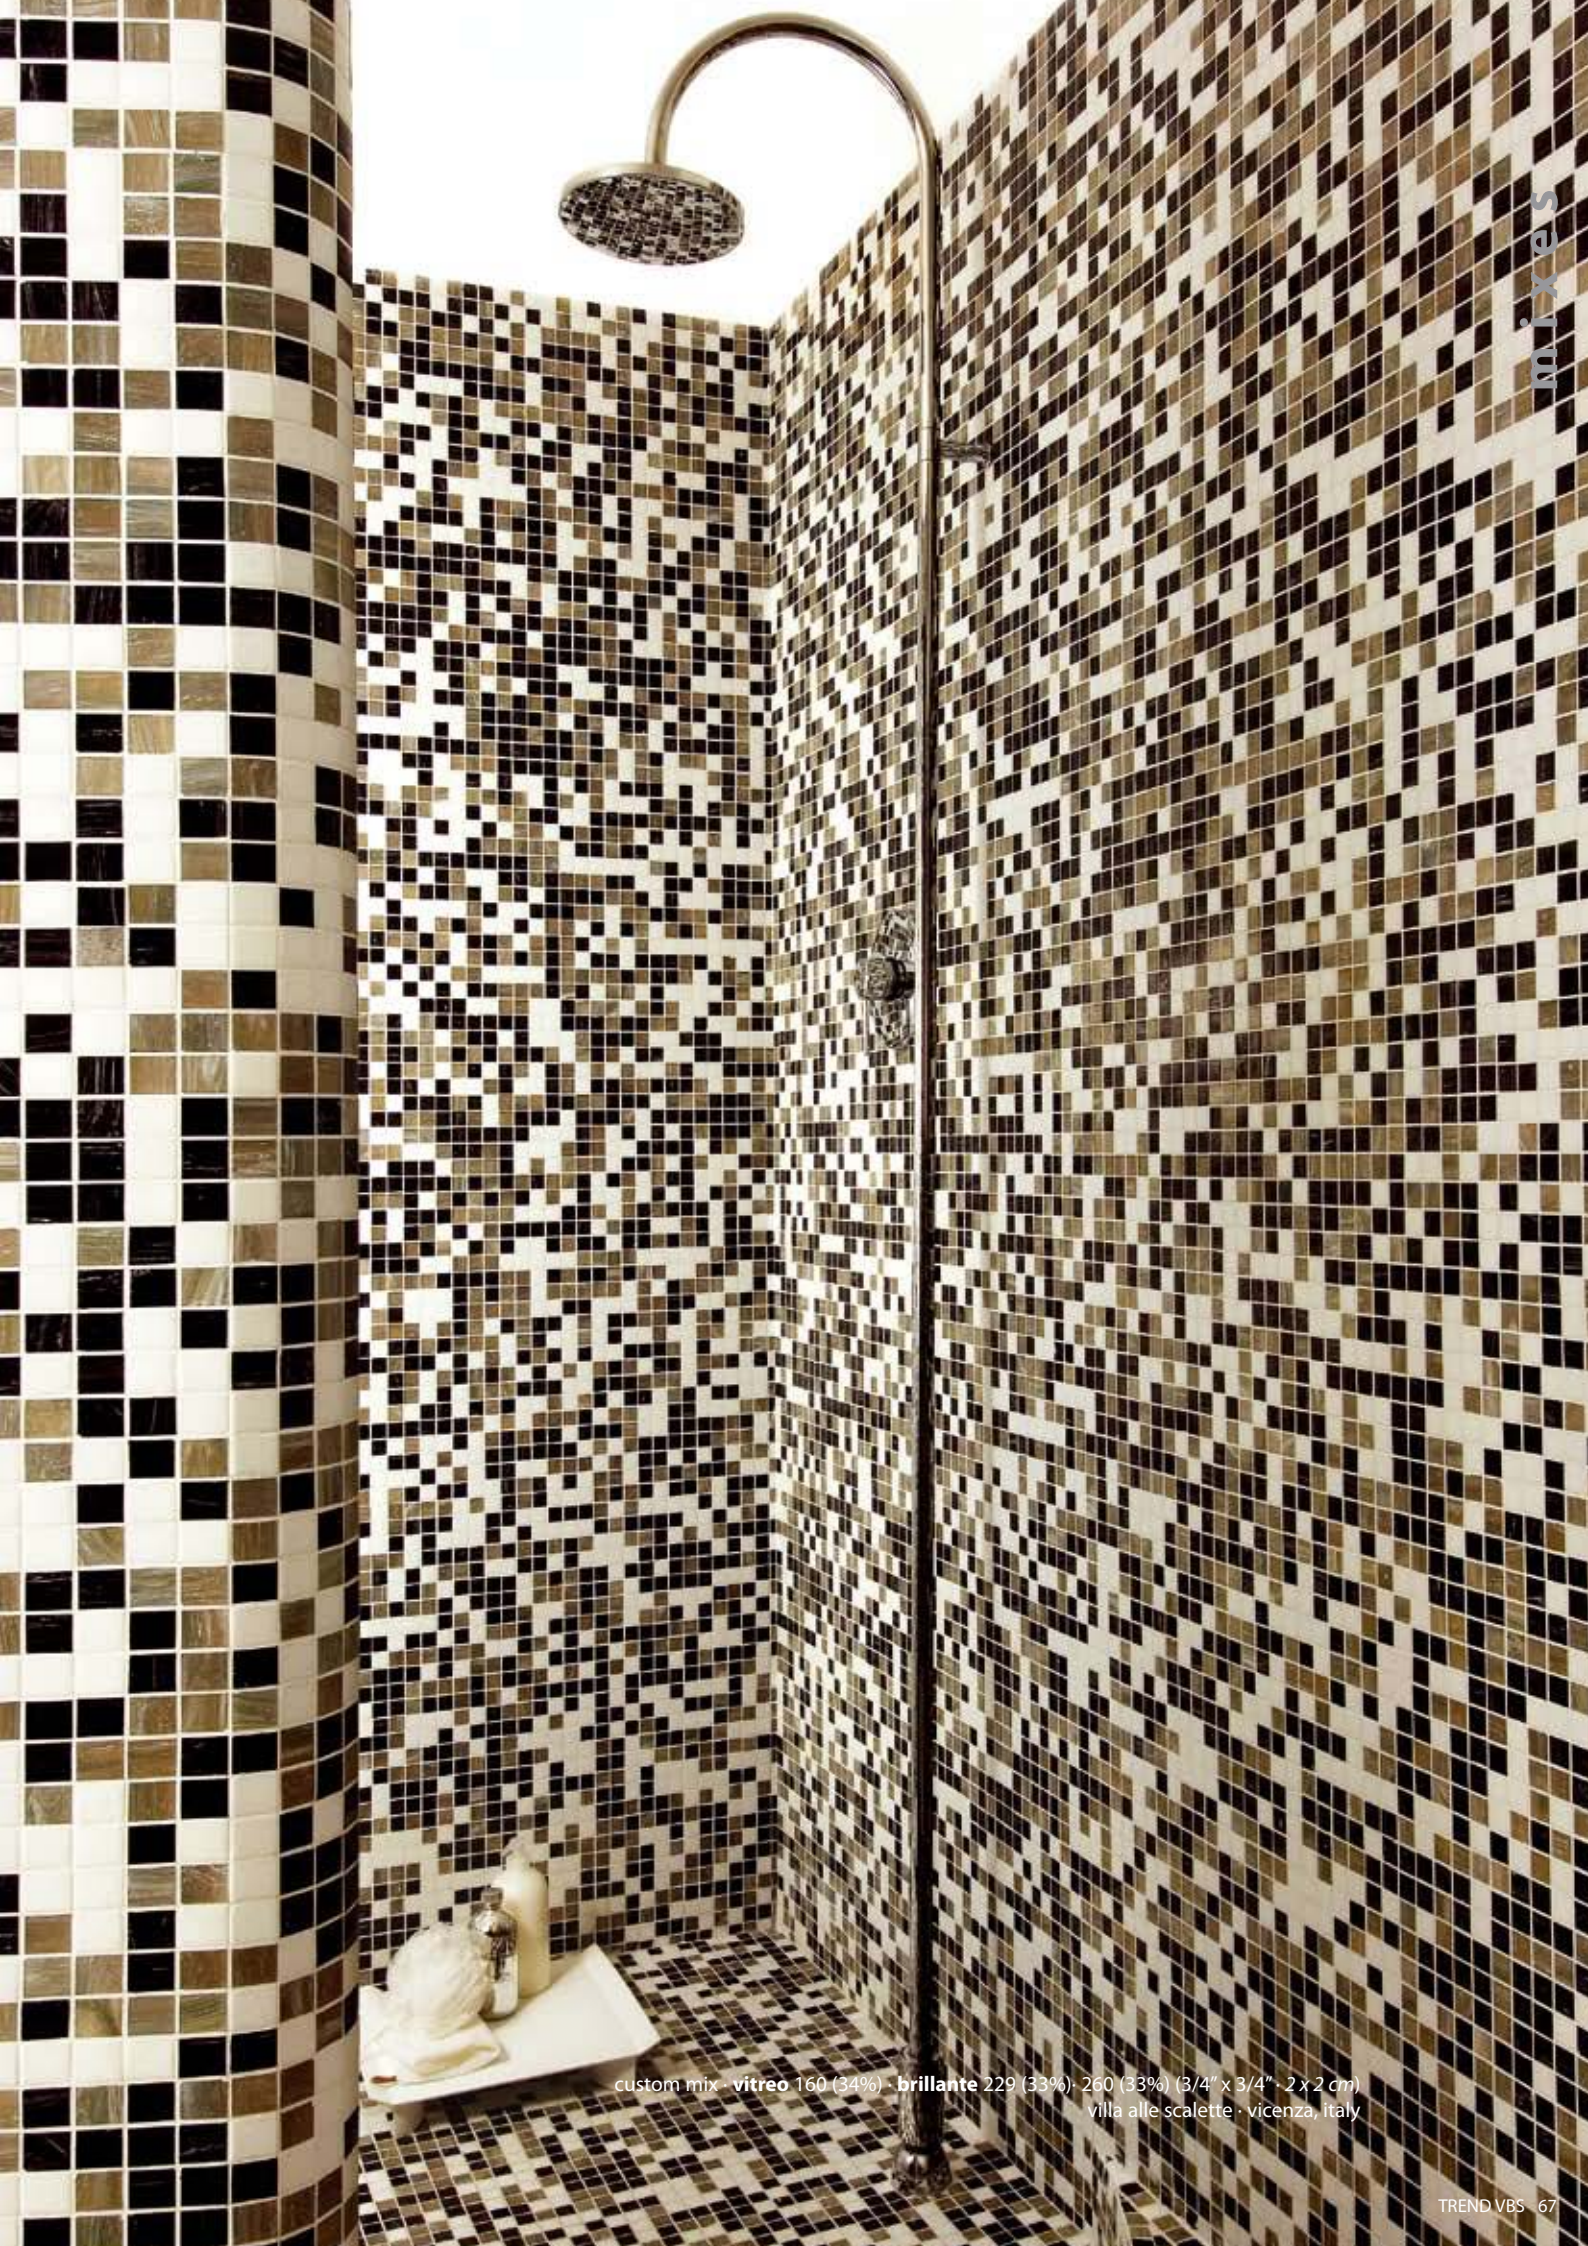

TREND Q 659

TREND Q 646

suggested grout: pearl grey

tenacity

153 (20%)

155 (20%)

161 (20%)

208 (20%)

230 (20%)

TREND Q 461

TREND Q 630

suggested grout: bermuda blue

mixes

custom mix - vitreo 160 (34%) - brillante 229 (33%) - 260 (33%) (3/4" x 3/4" - 2 x 2 cm)
villa alle scalette - vicenza, italy

starry mix (3/4" x 3/4" · 2 x 2 cm) staggered joint
private residence · sewall's point, florida, usa