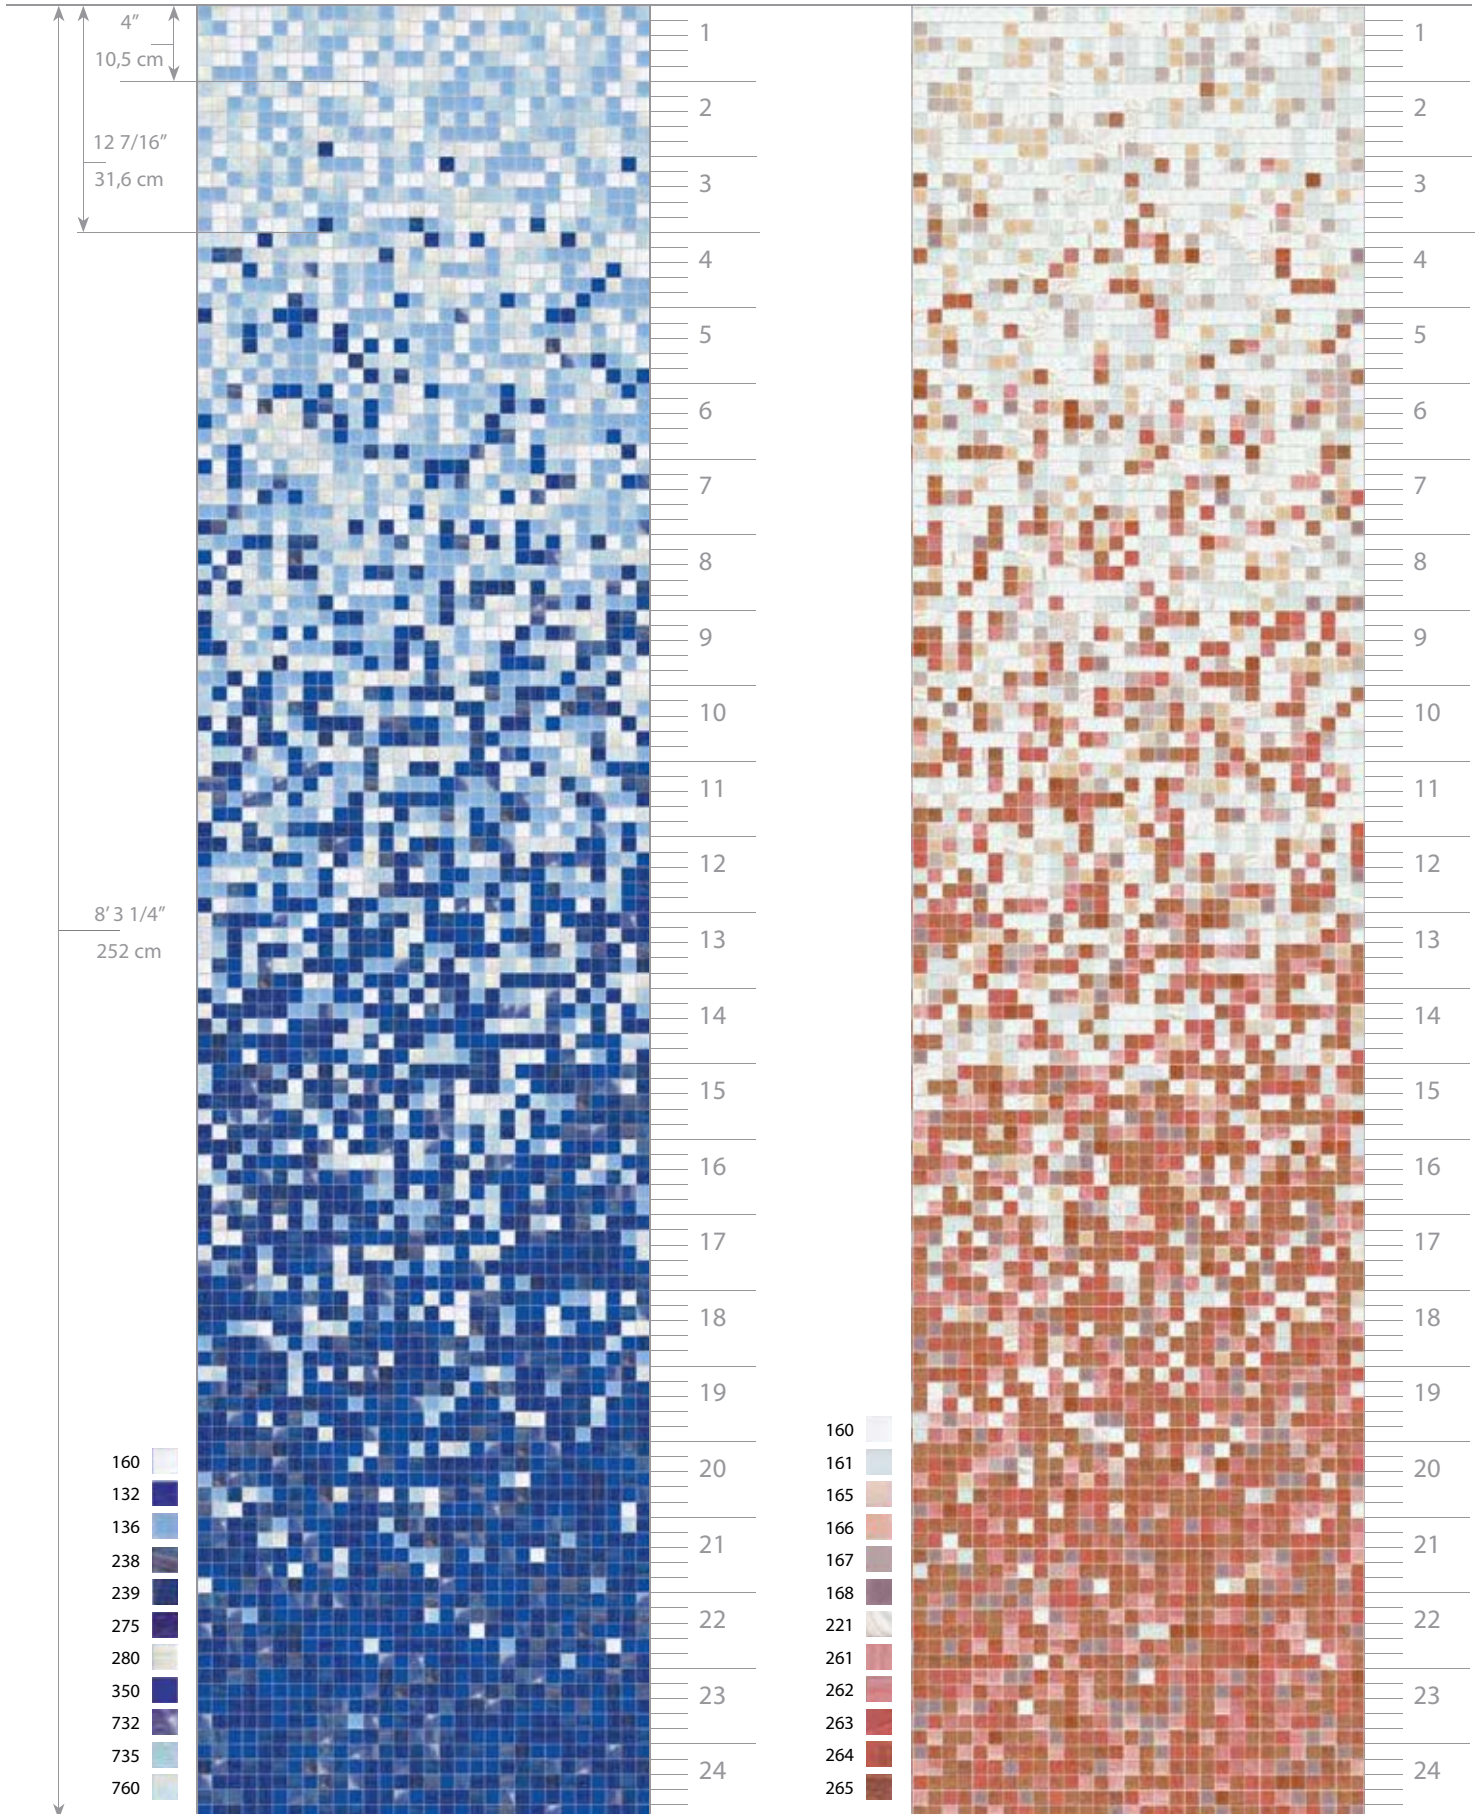

neroly shading blend (3/4" x 3/4" · 2 x 2 cm)

VITREO · BRILLANTE (3/4" x 3/4" · 2 x 2 cm)

neroly

sandalwood

4"
10,5 cm

12 7/16"
31,6 cm

- 150
- 151
- 152
- 153
- 154
- 155
- 160
- 161
- 208
- 229

- 160
- 161
- 165
- 166
- 180
- 181
- 182
- 183
- 184
- 221
- 222

suggested grout: iron grey

suggested grout: caramel

shading blends

VITREO · BRILLANTE (3/4" x 3/4" · 2 x 2 cm)

jasmin

patchouly

 suggested grout: olive green

 suggested grout: emerald green

orange

eucalyptus

suggested grout: bermuda blue

suggested grout: blue

VITREO · BRILLANTE · SHINING (3/4" x 3/4" · 2 x 2 cm)

deep ocean

rose

suggested grout: crocus

suggested grout: sunset

rose shading blend (3/4" x 3/4" · 2 x 2 cm)

VITREO · BRILLANTE (3/4" x 3/4" · 2 x 2 cm)

orange explosion shading blend in a square application

8' 3 1/4"
252 cm

8' 3 1/4" · 252 cm

orange explosion shading blend in a rectangular application