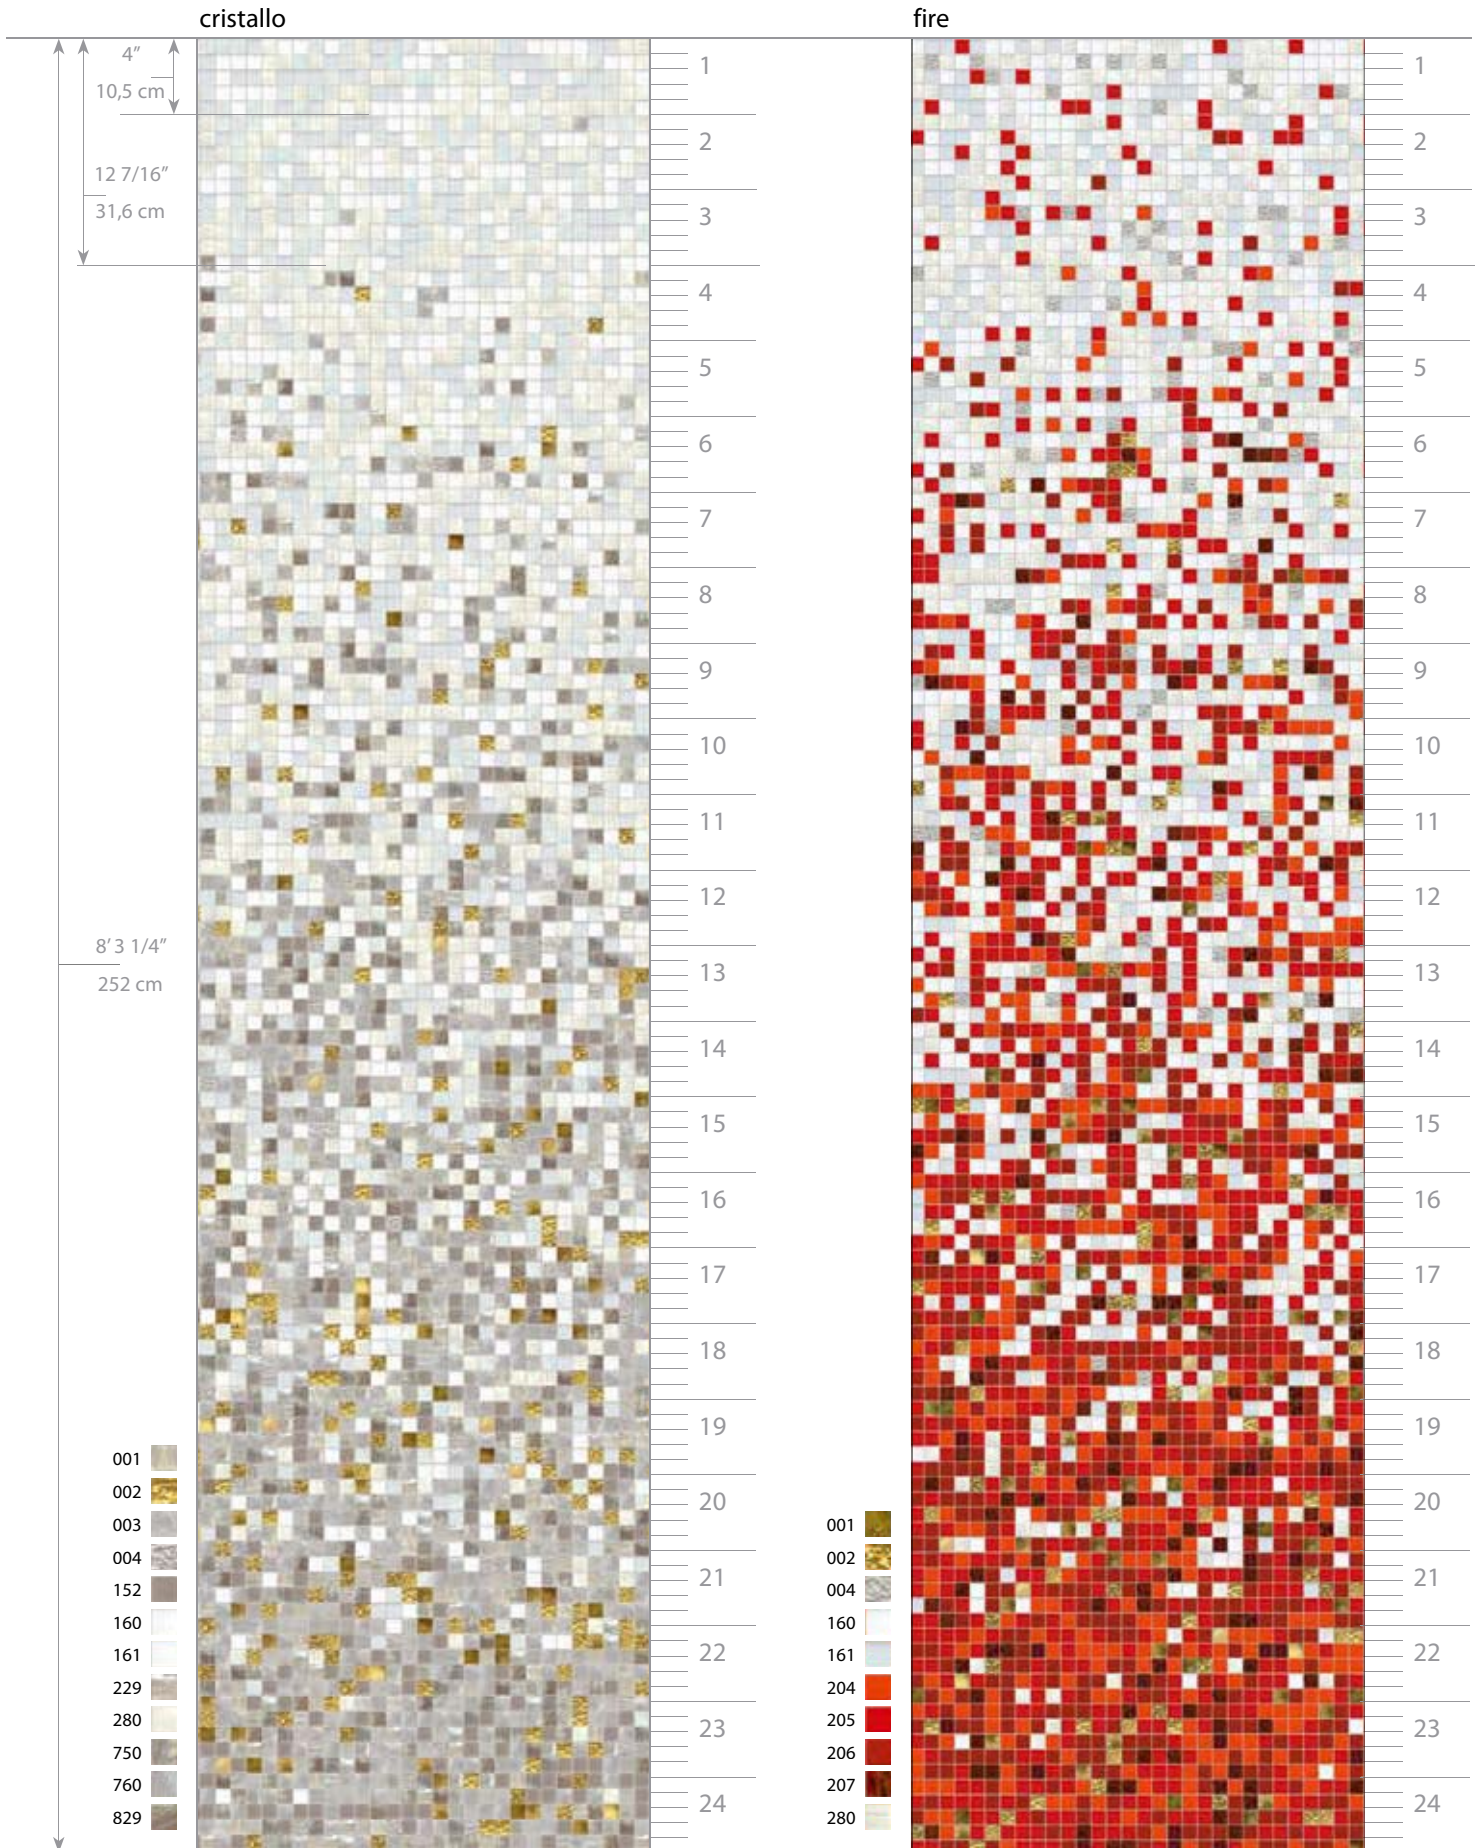

shading blends

matics

VITREO · BRILLANTE · SHINING · AUREO (3/4" x 3/4" · 2 x 2 cm)

suggested grout: light grey

suggested grout: pearl grey

custom design · vitreo, aureo and STRASS® Swarovski® Crystal (3/4" x 3/4" · 2 x 2 cm)
floor: TREND Q 607 and 642
villa alle scalette · vicenza, italy

neroly shading blend (3/4" x 3/4" · 2 x 2 cm)

VITREO · BRILLANTE (3/4" x 3/4" · 2 x 2 cm)

neroly

sandalwood

4"
10,5 cm

12 7/16"
31,6 cm

- 150
- 151
- 152
- 153
- 154
- 155
- 160
- 161
- 208
- 229

- 160
- 161
- 165
- 166
- 180
- 181
- 182
- 183
- 184
- 221
- 222

suggested grout: iron grey

suggested grout: caramel

shading blends

VITREO · BRILLANTE (3/4" x 3/4" · 2 x 2 cm)

jasmin

patchouly

 suggested grout: olive green

 suggested grout: emerald green

orange

eucalyptus

suggested grout: bermuda blue

suggested grout: blue

VITREO · BRILLANTE · SHINING (3/4" x 3/4" · 2 x 2 cm)

deep ocean

rose

suggested grout: crocus