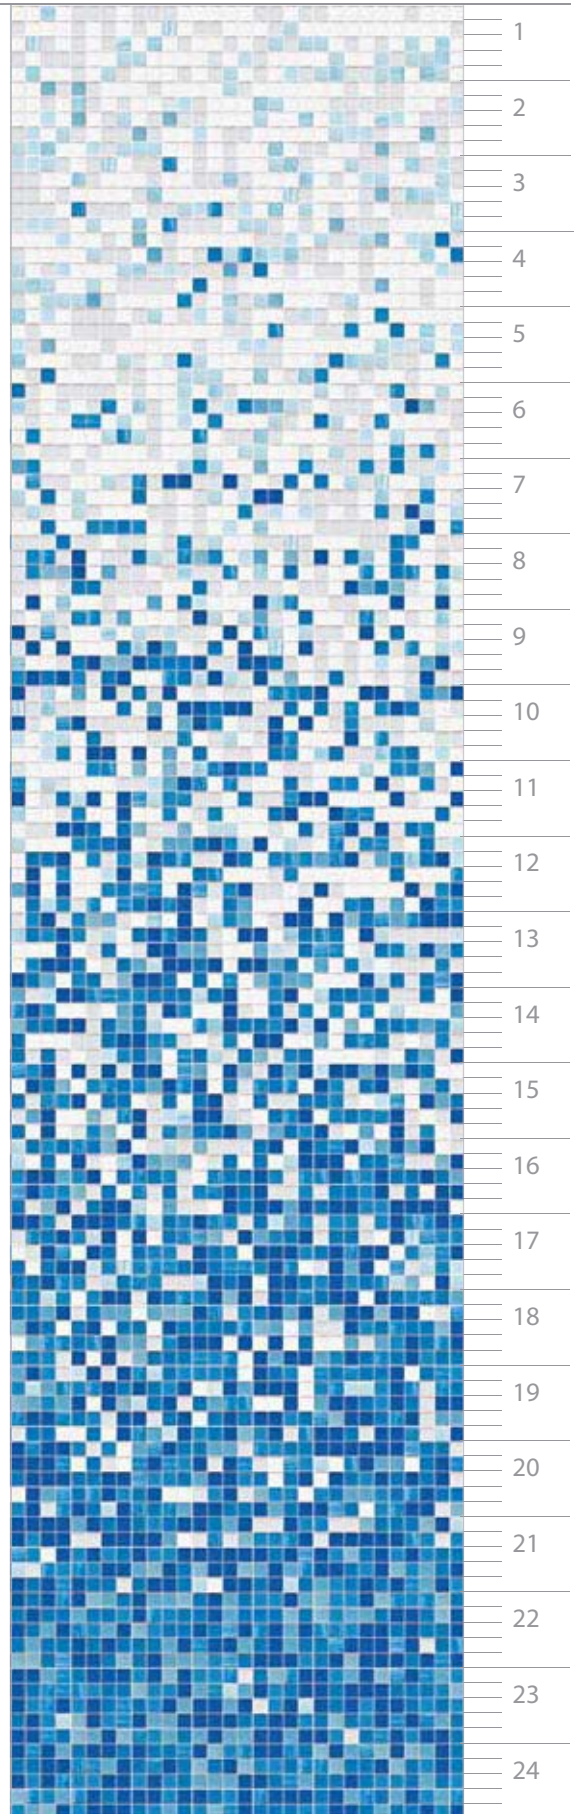

neroly shading blend (3/4" x 3/4" · 2 x 2 cm)

VITREO · BRILLANTE (3/4" x 3/4" · 2 x 2 cm)

neroly

sandalwood

4"
10,5 cm

12 7/16"
31,6 cm

- 150
- 151
- 152
- 153
- 154
- 155
- 160
- 161
- 208
- 229

- 160
- 161
- 165
- 166
- 180
- 181
- 182
- 183
- 184
- 221
- 222

suggested grout: iron grey

suggested grout: caramel

shading blends

VITREO · BRILLANTE (3/4" x 3/4" · 2 x 2 cm)

jasmin

patchouly

 suggested grout: olive green

 suggested grout: emerald green

orange

eucalyptus

suggested grout: bermuda blue

suggested grout: blue

VITREO · BRILLANTE · SHINING (3/4" x 3/4" · 2 x 2 cm)

deep ocean

rose

suggested grout: crocus

8' 3 1/4"
252 cm

- 120
- 121
- 122
- 160
- 201
- 203
- 204
- 205
- 206
- 243

12' 5" · 378 cm