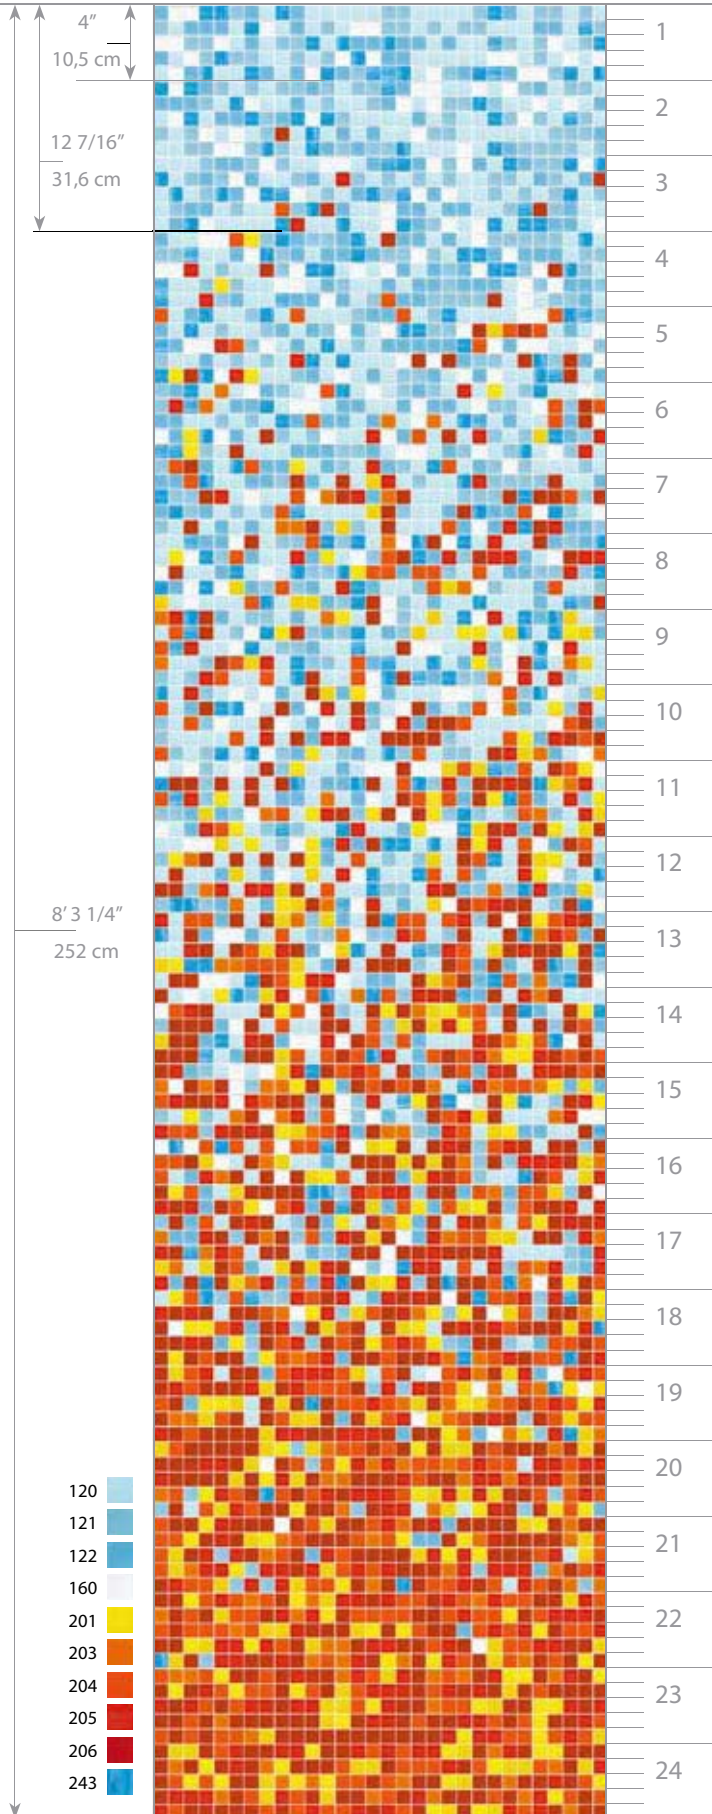

neroly shading blend (3/4" x 3/4" · 2 x 2 cm)

VITREO · BRILLANTE (3/4" x 3/4" · 2 x 2 cm)

neroly

sandalwood

4"
10,5 cm

12 7/16"
31,6 cm

- 150
- 151
- 152
- 153
- 154
- 155
- 160
- 161
- 208
- 229

- 160
- 161
- 165
- 166
- 180
- 181
- 182
- 183
- 184
- 221
- 222

suggested grout: iron grey

suggested grout: caramel

shading blends

VITREO · BRILLANTE (3/4" x 3/4" · 2 x 2 cm)

jasmin

patchouly

 suggested grout: olive green

 suggested grout: emerald green

orange

eucalyptus

suggested grout: bermuda blue

suggested grout: blue

VITREO · BRILLANTE · SHINING (3/4" x 3/4" · 2 x 2 cm)

deep ocean

rose

suggested grout: crocus

8' 3 1/4"
252 cm

- 120
- 121
- 122
- 160
- 201
- 203
- 204
- 205
- 206
- 243

12' 5" · 378 cm