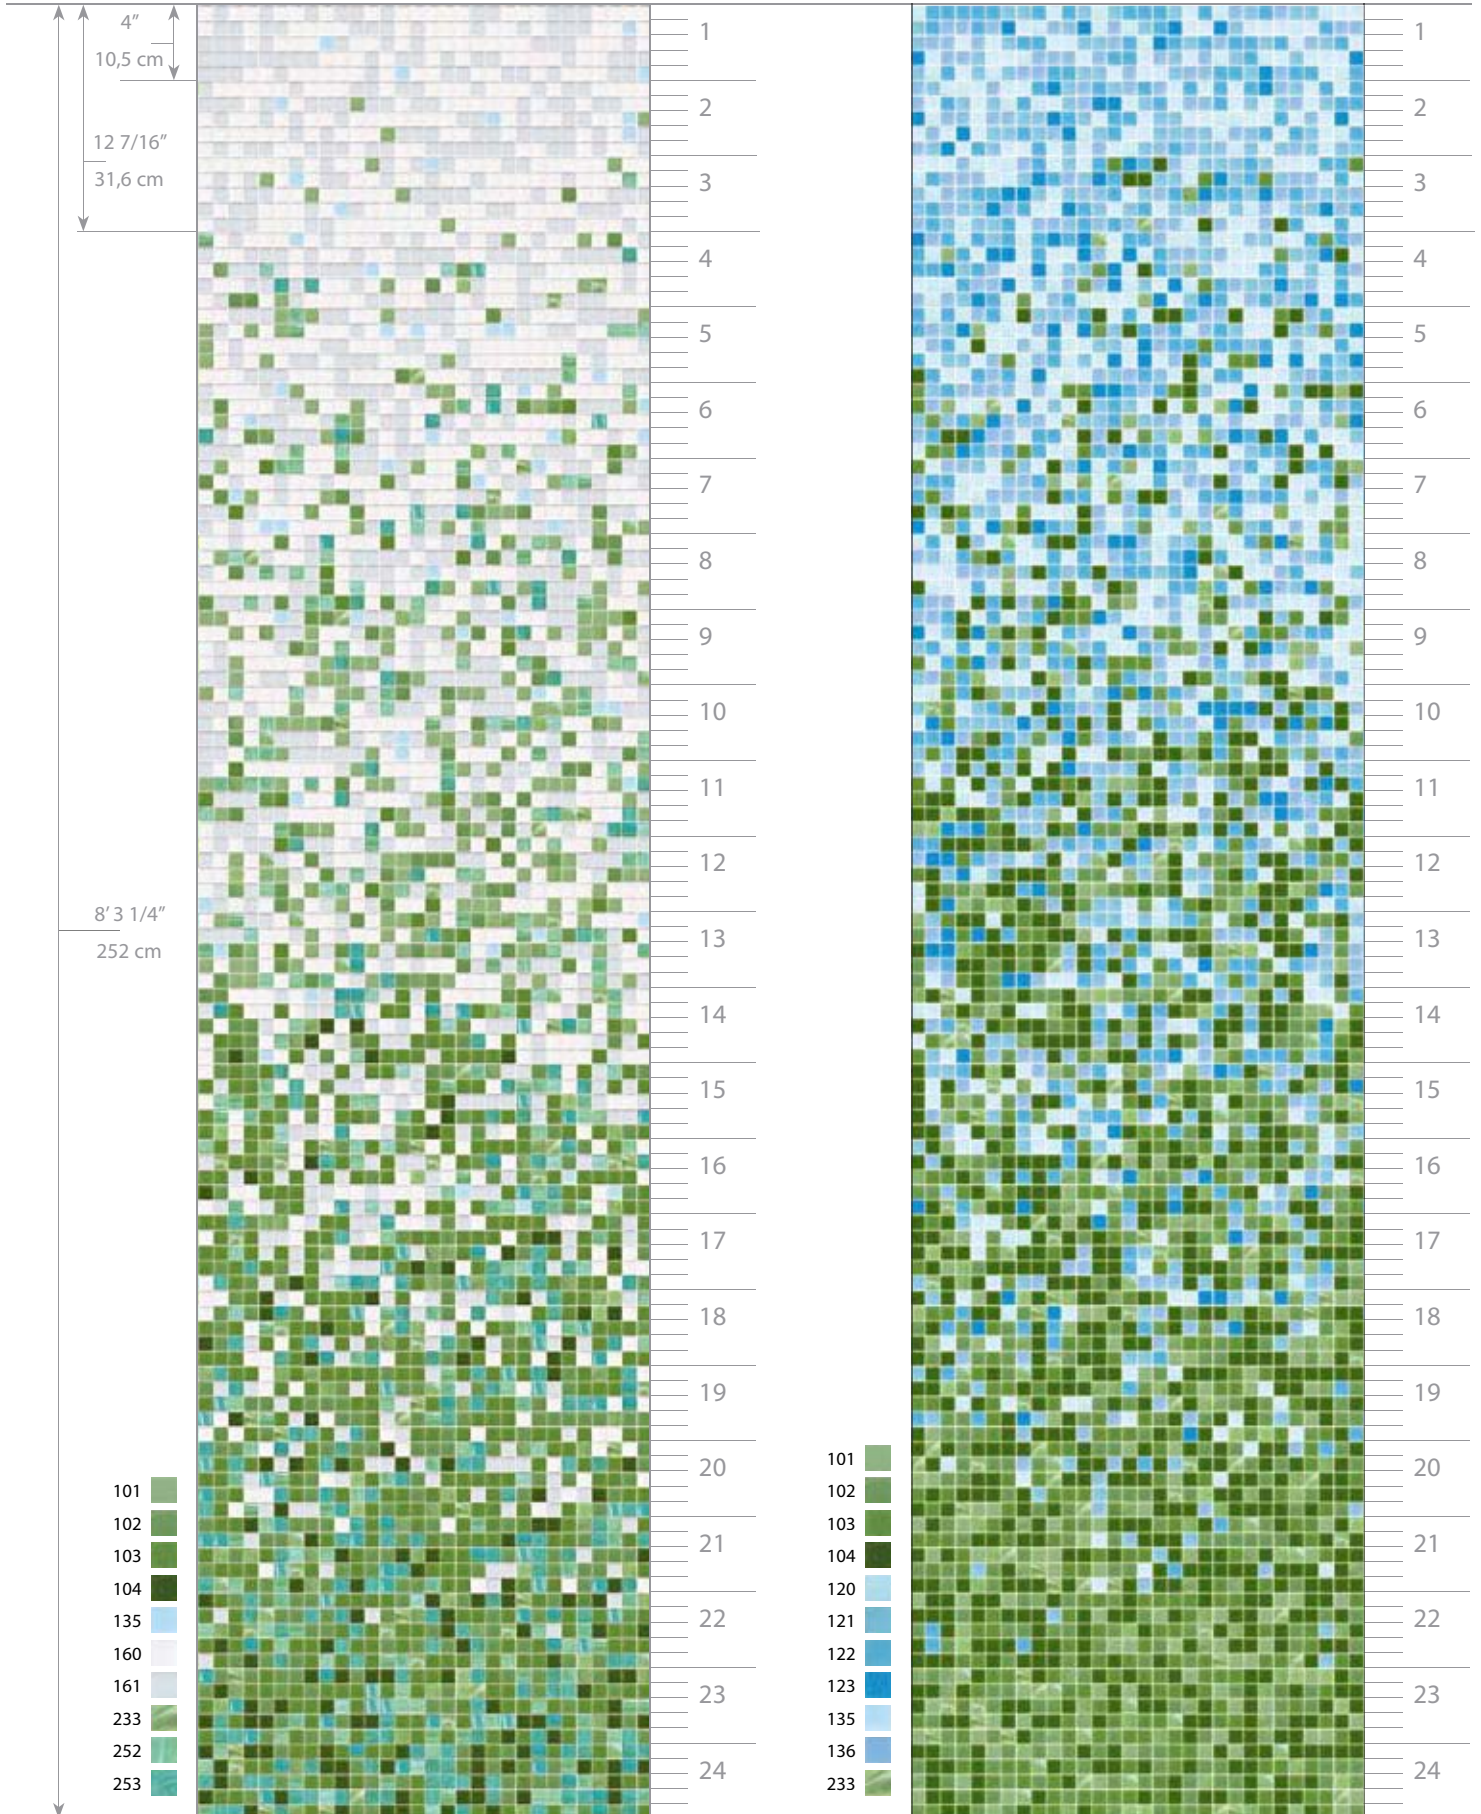

neroly shading blend (3/4" x 3/4" · 2 x 2 cm)

VITREO · BRILLANTE (3/4" x 3/4" · 2 x 2 cm)

neroly

sandalwood

4"
10,5 cm

12 7/16"
31,6 cm

- 150
- 151
- 152
- 153
- 154
- 155
- 160
- 161
- 208
- 229

- 160
- 161
- 165
- 166
- 180
- 181
- 182
- 183
- 184
- 221
- 222

suggested grout: iron grey

suggested grout: caramel

shading blends

VITREO · BRILLANTE (3/4" x 3/4" · 2 x 2 cm)

jasmin

patchouly

 suggested grout: olive green

 suggested grout: emerald green

orange

eucalyptus

suggested grout: bermuda blue

suggested grout: blue

VITREO · BRILLANTE · SHINING (3/4" x 3/4" · 2 x 2 cm)

deep ocean

rose

suggested grout: crocus

suggested grout: sunset

rose shading blend (3/4" x 3/4" · 2 x 2 cm)

VITREO · BRILLANTE (3/4" x 3/4" · 2 x 2 cm)

orange explosion shading blend in a square application

8' 3 1/4"
252 cm

8' 3 1/4" · 252 cm

orange explosion shading blend in a rectangular application