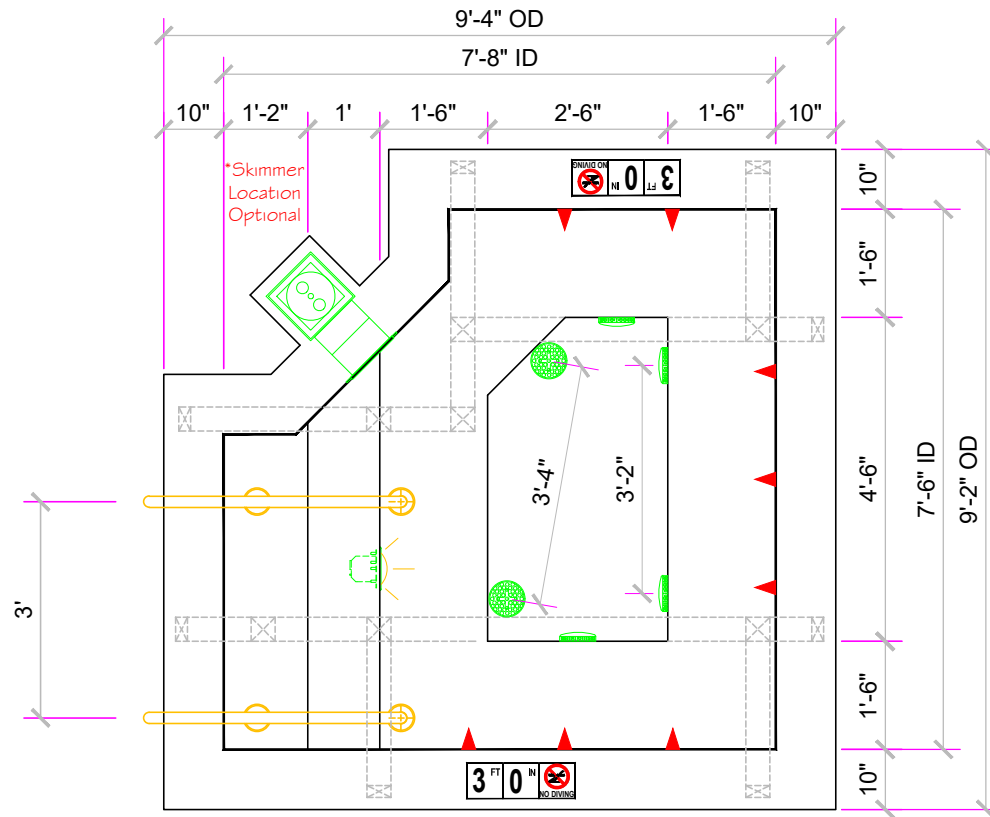

SPECIFICATIONS	
SHELL WEIGHT:	2300 LBS.
WATER WEIGHT:	6111 LBS.
TOTAL SHELL & WATER WEIGHT:	8411.4 LBS.
WATER VOLUME:	98 Cu.Ft.
WATER GALLONS:	733 GAL.
SURFACE AREA:	50.0 SQ. FT.
ICC ES LISTED #:	PMG-1161

NESPA ENTERPRISES, Inc.

ICC ES Listed
PMG-1161

Vallarta