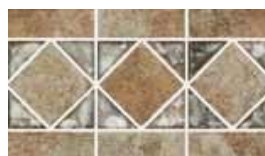

*DKB-355
Wheat*