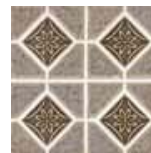

STM-97
Sand