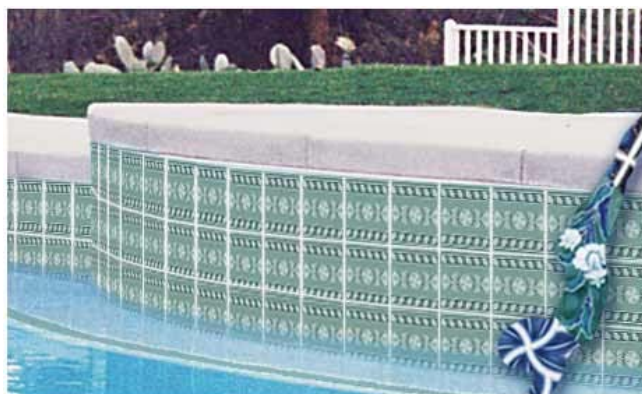

GLTN0069

GLTN0071

GLTN0074

TEXTURES	PATTERNS	A to Z	6" X 6"	3" X 3"	2" X 2"	1" X 1"
MOSAICS	NEW-BBQS	NEW-FINISHES!	ACCESSORIES			
DECKING/COPING			CONTACT US			

© 2005 NPTG

New Tulip

Inspired by the flower fields of Holland, the **New Tulip** features neat rows of floral patterns. A beautiful accent for your pool or spa.